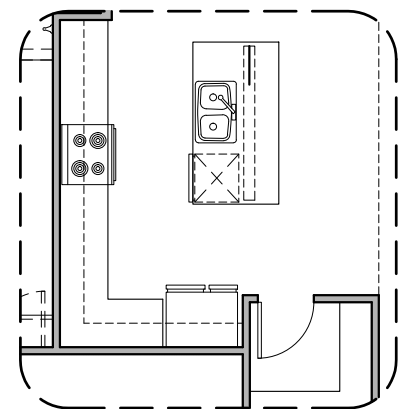

Gourmet Kitchen