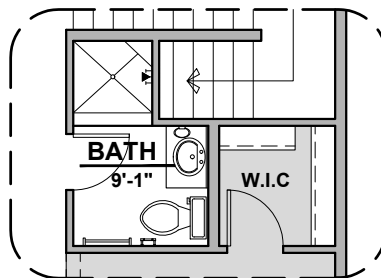

Capitan Options

2,675 Square Feet

Community: Summer Sky North

LOW VOLTAGE LEGEND	
LOGO	DESCRIPTION
	COAXIAL CABLE
	DATA
	ISP JUNCTION

Bath 3