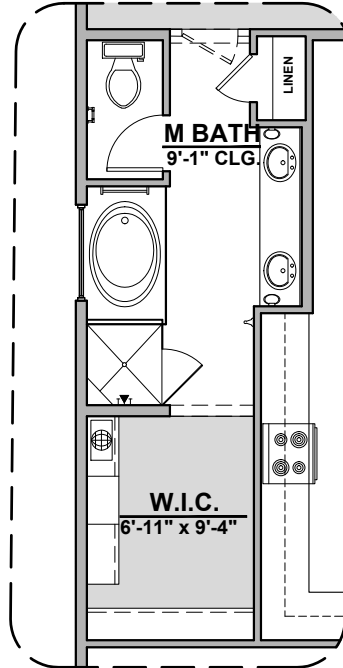

# Capitan Elevations

2,675 Square Feet

Community: Summer Sky North

**Ranch (R)**

**Southwest (S)**

**Modern Farmhouse (I)**

# Capitan Options

2,675 Square Feet

Community: Summer Sky North

LOW VOLTAGE LEGEND	
LOGO	DESCRIPTION
	COAXIAL CABLE
	DATA
	ISP JUNCTION

**Deluxe Glass Shower**

**Tub w/ Glass Shower**

**Bedroom 6 w/ Bath 3**

# Capitan Options

2,675 Square Feet

Community: Summer Sky North

LOW VOLTAGE LEGEND	
LOGO	DESCRIPTION
	COAXIAL CABLE
	DATA
	ISP JUNCTION

**Study ILO Flex**

**Bedroom 5 ILO Loft**

**Game Room**

**Guest Suite ILO Loft**