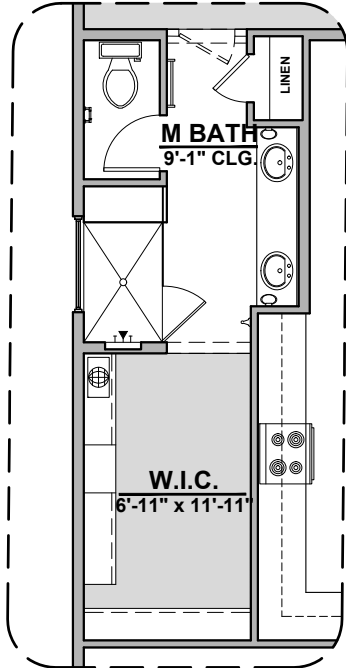

# Capitan Elevations

2,675 Square Feet

Community: Summer Sky North

**Ranch (R)**

**Southwest (S)**

**Modern Farmhouse (I)**

# Capitan Options

2,675 Square Feet

Community: Summer Sky North

LOW VOLTAGE LEGEND	
LOGO	DESCRIPTION
	COAXIAL CABLE
	DATA
	ISP JUNCTION

**Deluxe Glass Shower**

**Tub w/ Glass Shower**

**Bedroom 6 w/ Bath 3**

# Capitan Options

2,675 Square Feet

Community: Summer Sky North

LOW VOLTAGE LEGEND	
LOGO	DESCRIPTION
	COAXIAL CABLE
	DATA
	ISP JUNCTION

**Study ILO Flex**

**Bedroom 5 ILO Loft**

**Game Room**

**Guest Suite ILO Loft**