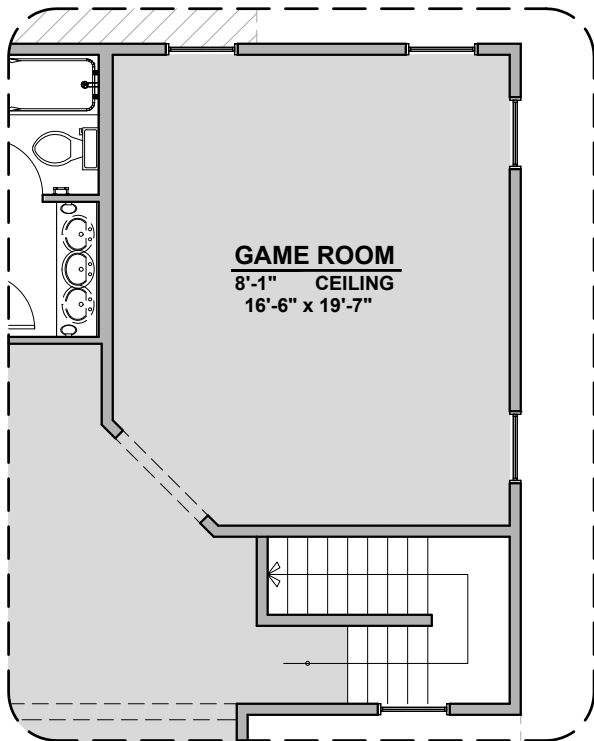

# Capitan Options

2,675 Square Feet

Community: Summer Sky North

LOW VOLTAGE LEGEND	
LOGO	DESCRIPTION
	COAXIAL CABLE
	DATA
	ISP JUNCTION

**Deluxe Glass Shower**

**Tub w/ Glass Shower**

**Bedroom 6 w/ Bath 3**

# Capitan Options

2,675 Square Feet

Community: Summer Sky North

LOW VOLTAGE LEGEND	
LOGO	DESCRIPTION
	COAXIAL CABLE
	DATA
	ISP JUNCTION

**Study ILO Flex**

**Bedroom 5 ILO Loft**

**Game Room**

**Guest Suite ILO Loft**

# Capitan Options

2,675 Square Feet

Community: Summer Sky North

LOW VOLTAGE LEGEND	
LOGO	DESCRIPTION
	COAXIAL CABLE
	DATA
	ISP JUNCTION

**Laundry Door Option**

**Center Hinge ILO Std. Door**

**Stacking Door ILO Std. Door**