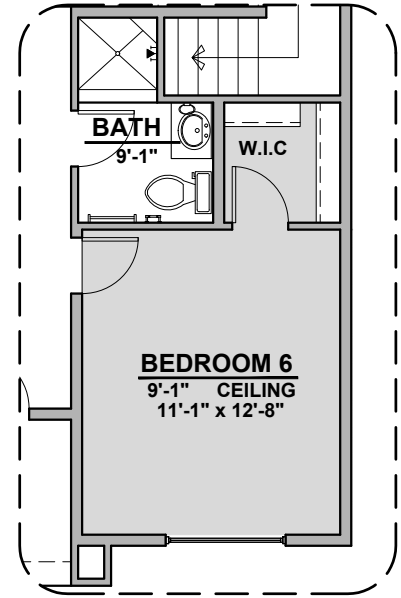

# Capitan Elevations

2,675 Square Feet

Community: Summer Sky North

**Ranch (R)**

**Southwest (S)**

**Modern Farmhouse (I)**

# Capitan Options

2,675 Square Feet

Community: Summer Sky North

LOW VOLTAGE LEGEND	
LOGO	DESCRIPTION
	COAXIAL CABLE
	DATA
	ISP JUNCTION

**Deluxe Glass Shower**

**Tub w/ Glass Shower**

**Bedroom 6 w/ Bath 3**

**Barn Door**

**Bath 3**

**Tankless Water Heater**

**Fireplace**

**Traditional Fireplace**

**Contemporary Fireplace**

**Gourmet Kitchen**

# Capitan Options

2,675 Square Feet

Community: Summer Sky North

LOW VOLTAGE LEGEND	
LOGO	DESCRIPTION
	COAXIAL CABLE
	DATA
	ISP JUNCTION

**Study ILO Flex**

**Bedroom 5 ILO Loft**

**Game Room**

**Guest Suite ILO Loft**