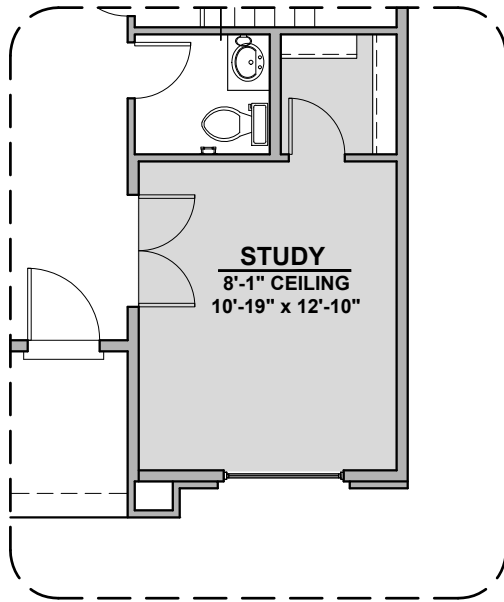

# Capitan Options

2,675 Square Feet

Community: Summer Sky North

LOW VOLTAGE LEGEND	
LOGO	DESCRIPTION
	COAXIAL CABLE
	DATA
	ISP JUNCTION

**Deluxe Glass Shower**

**Tub w/ Glass Shower**

**Bedroom 6 w/ Bath 3**

# Capitan Options

2,675 Square Feet

Community: Summer Sky North

LOW VOLTAGE LEGEND	
LOGO	DESCRIPTION
	COAXIAL CABLE
	DATA
	ISP JUNCTION

**Study ILO Flex**

**Bedroom 5 ILO Loft**

**Game Room**

**Guest Suite ILO Loft**

# Capitan Options

2,675 Square Feet

Community: Summer Sky North

LOW VOLTAGE LEGEND	
LOGO	DESCRIPTION
	COAXIAL CABLE
	DATA
	ISP JUNCTION

**Laundry Door Option**

**Center Hinge ILO Std. Door**

**Stacking Door ILO Std. Door**