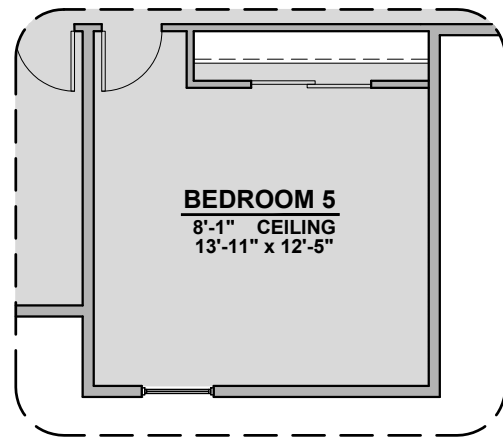

# Capitan Options

2,675 Square Feet

Community: Summer Sky North

LOW VOLTAGE LEGEND	
LOGO	DESCRIPTION
	COAXIAL CABLE
	DATA
	ISP JUNCTION

**Study ILO Flex**

**Bedroom 5 ILO Loft**

**Game Room**

**Guest Suite ILO Loft**

# Capitan Options

2,675 Square Feet

Community: Summer Sky North

LOW VOLTAGE LEGEND	
LOGO	DESCRIPTION
	COAXIAL CABLE
	DATA
	ISP JUNCTION

**Laundry Door Option**

**Center Hinge ILO Std. Door**

**Stacking Door ILO Std. Door**