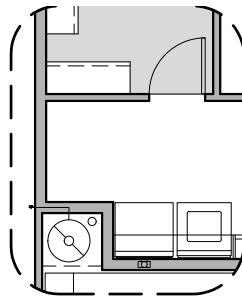

# Capitan Options

2,675 Square Feet

Community: Summer Sky North

LOW VOLTAGE LEGEND	
LOGO	DESCRIPTION
	COAXIAL CABLE
	DATA
	ISP JUNCTION

**Study ILO Flex**

**Bedroom 5 ILO Loft**

**Game Room**

**Guest Suite ILO Loft**

# Capitan Options

2,675 Square Feet

Community: Summer Sky North

LOW VOLTAGE LEGEND	
LOGO	DESCRIPTION
	COAXIAL CABLE
	DATA
	ISP JUNCTION

**Laundry Door Option**

**Center Hinge ILO Std. Door**

**Stacking Door ILO Std. Door**