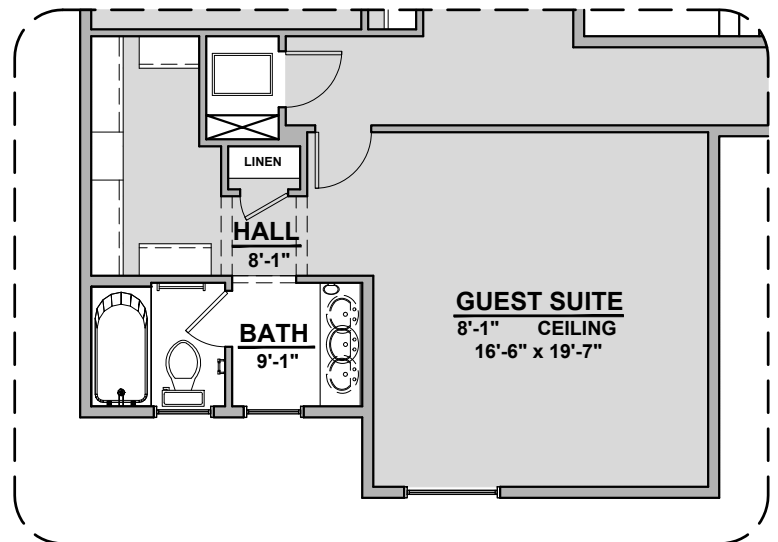

# Capitan Options

2,675 Square Feet

Community: Summer Sky North

LOW VOLTAGE LEGEND	
LOGO	DESCRIPTION
	COAXIAL CABLE
	DATA
	ISP JUNCTION

**Deluxe Glass Shower**

**Tub w/ Glass Shower**

**Bedroom 6 w/ Bath 3**

# Capitan Options

2,675 Square Feet

Community: Summer Sky North

LOW VOLTAGE LEGEND	
LOGO	DESCRIPTION
	COAXIAL CABLE
	DATA
	ISP JUNCTION

**Study ILO Flex**

**Bedroom 5 ILO Loft**

**Game Room**

**Guest Suite ILO Loft**

# Capitan Options

2,675 Square Feet

Community: Summer Sky North

LOW VOLTAGE LEGEND	
LOGO	DESCRIPTION
	COAXIAL CABLE
	DATA
	ISP JUNCTION

**Laundry Door Option**

**Center Hinge ILO Std. Door**

**Stacking Door ILO Std. Door**