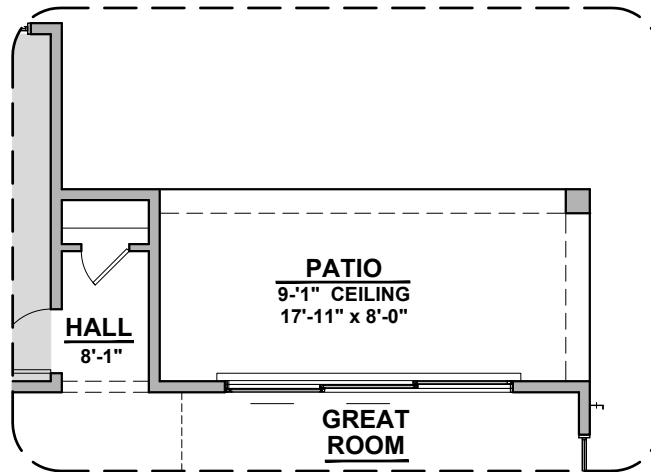

# Capitan Options

2,675 Square Feet

Community: Summer Sky North

LOW VOLTAGE LEGEND	
LOGO	DESCRIPTION
	COAXIAL CABLE
	DATA
	ISP JUNCTION

**Deluxe Glass Shower**

**Tub w/ Glass Shower**

**Bedroom 6 w/ Bath 3**

# Capitan Options

2,675 Square Feet

Community: Summer Sky North

LOW VOLTAGE LEGEND	
LOGO	DESCRIPTION
	COAXIAL CABLE
	DATA
	ISP JUNCTION

**Study ILO Flex**

**Bedroom 5 ILO Loft**

**Game Room**

**Guest Suite ILO Loft**

# Capitan Options

2,675 Square Feet

Community: Summer Sky North

LOW VOLTAGE LEGEND	
LOGO	DESCRIPTION
	COAXIAL CABLE
	DATA
	ISP JUNCTION

**Laundry Door Option**

**Center Hinge ILO Std. Door**

**Stacking Door ILO Std. Door**