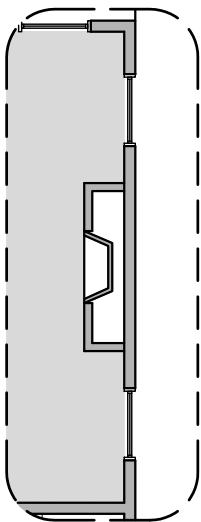

# Capitan Elevations

2,675 Square Feet

Community: Summer Sky North

**Ranch (R)**

**Southwest (S)**

**Modern Farmhouse (I)**

# Capitan Options

2,675 Square Feet

Community: Summer Sky North

LOW VOLTAGE LEGEND	
LOGO	DESCRIPTION
	COAXIAL CABLE
	DATA
	ISP JUNCTION

**Deluxe Glass Shower**

**Tub w/ Glass Shower**

**Bedroom 6 w/ Bath 3**

**Barn Door**

**Bath 3**

**Tankless Water Heater**

**Fireplace**

**Traditional Fireplace**

**Contemporary Fireplace**

**Gourmet Kitchen**

# Capitan Options

2,675 Square Feet

Community: Summer Sky North

LOW VOLTAGE LEGEND	
LOGO	DESCRIPTION
	COAXIAL CABLE
	DATA
	ISP JUNCTION

**Study ILO Flex**

**Bedroom 5 ILO Loft**

**Game Room**

**Guest Suite ILO Loft**