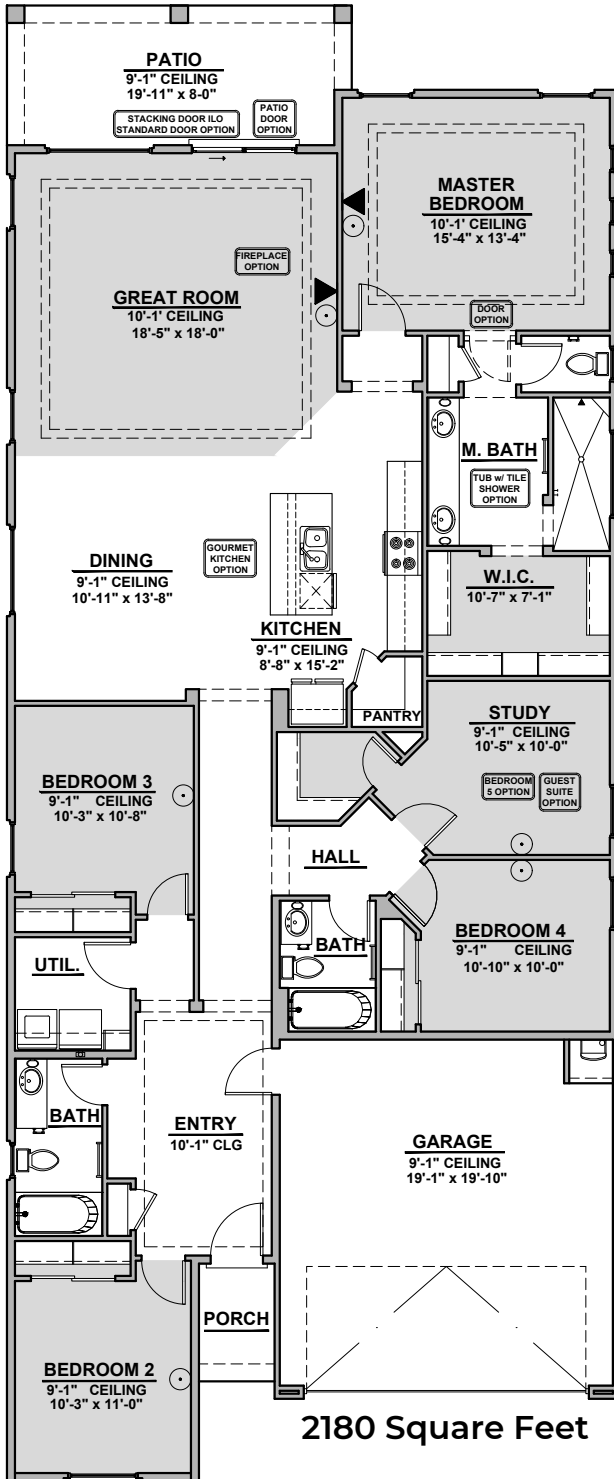

## Alameda

2180 square feet

LOW VOLTAGE LEGEND	
LOGO	DESCRIPTION
	CABLE TV
	CAT 5 DATA

2180 Square Feet

3 Car Garage

Not available in all communities.

Garage Orientation: Left    Right

Home is complete and accepted as built. \_\_\_\_\_

Home construction is in process, buyer accepts all option locations. \_\_\_\_\_