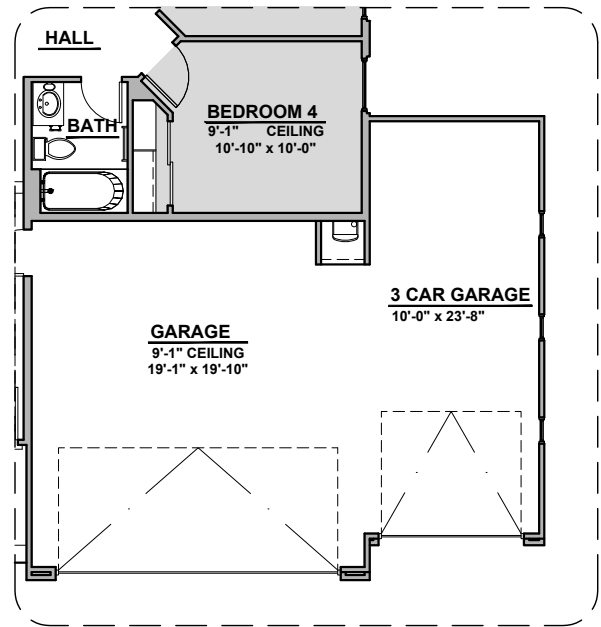

## Alameda

2180 square feet

LOW VOLTAGE LEGEND	
LOGO	DESCRIPTION
	CABLE TV
	CAT 5 DATA

2180 Square Feet

3 Car Garage

Not available in all communities.

Garage Orientation: Left    Right

Home is complete and accepted as built. \_\_\_\_\_