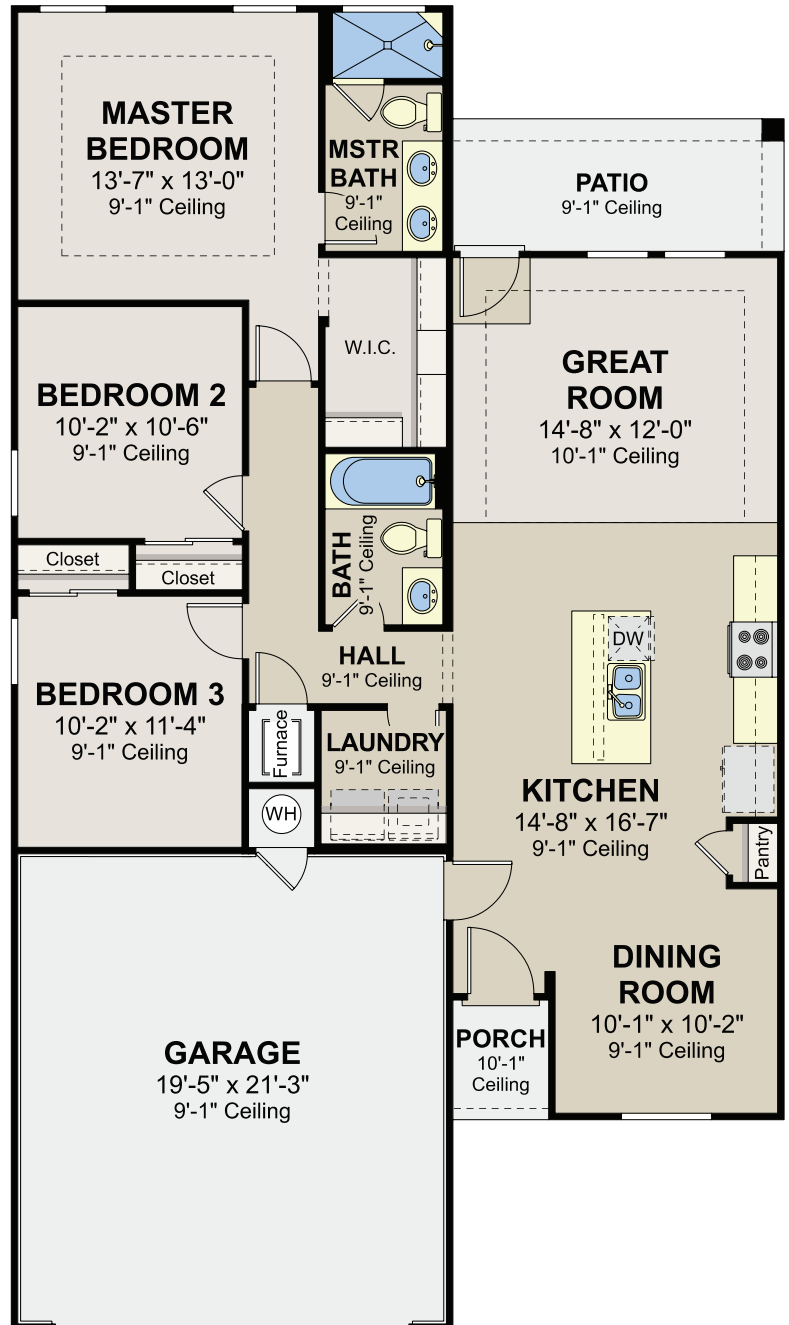

# Bell

1,337 Square Feet  
BD: 3 BA: 2 GA: 2  
Community: Grayhawk Estates

**Farmhouse (I)**

**Modern Prairie (P)**

Scan for all options and upgrades