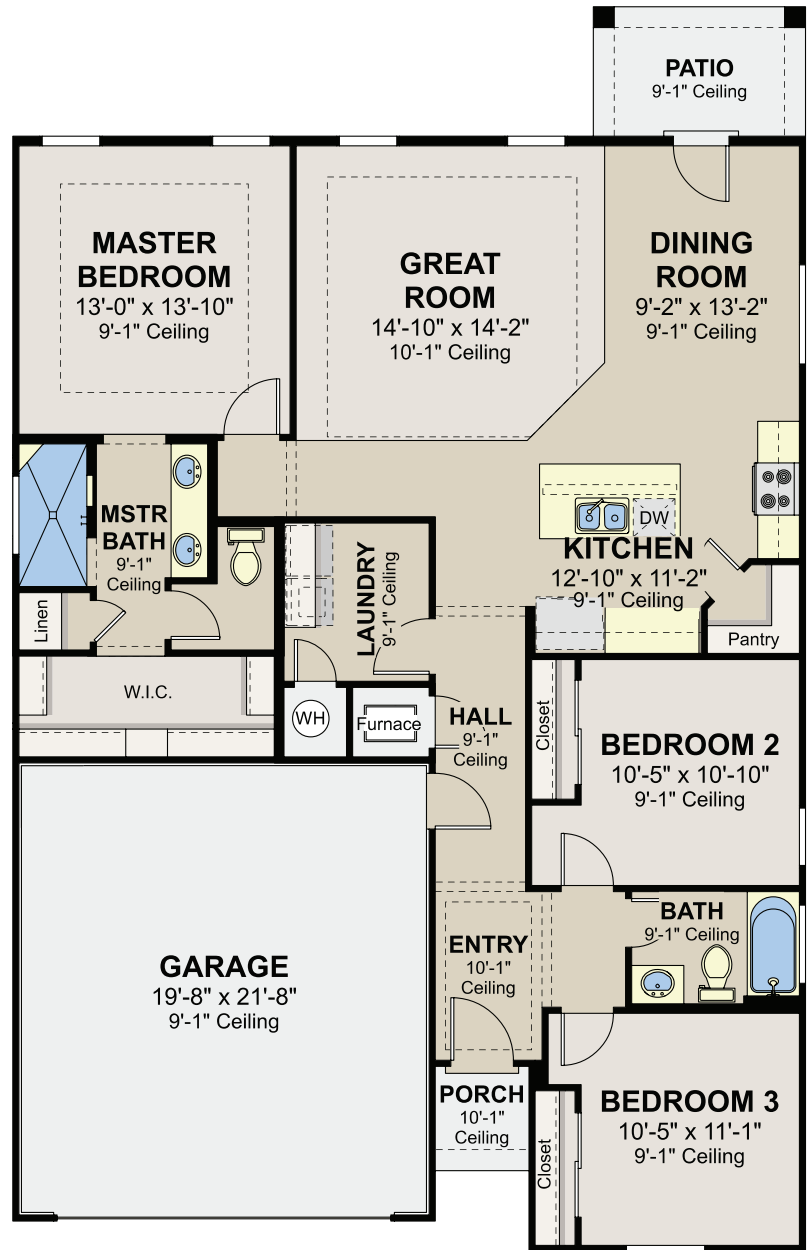

# Shields

1,522 Square Feet

BD: 3 BA: 2 GA: 2

Community: Grayhawk Estates

### Farmhouse (I)

### Modern Prairie (P)

Scan for all options and upgrades