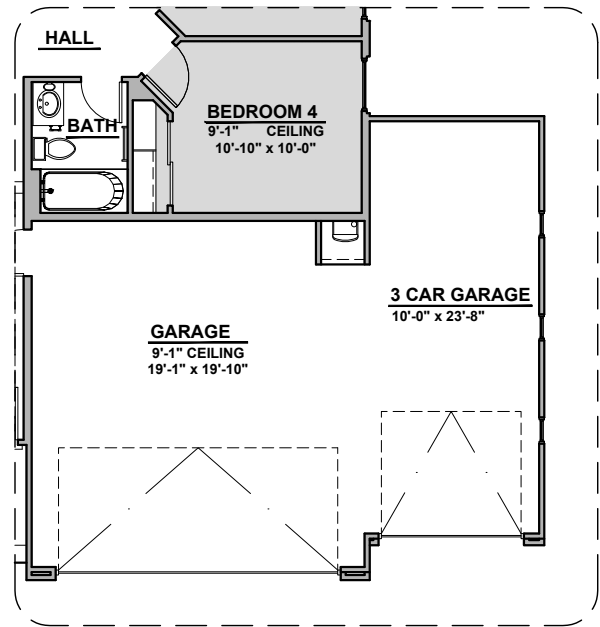

2180 Plan

Community: Cerro Vista

LOW VOLTAGE LEGEND	
LOGO	DESCRIPTION
	CABLE TV
	CAT 5 DATA

2180 Square Feet

3 Car Garage

Garage Orientation: Left Right

Home is complete and accepted as built. _____

Home construction is in process, buyer accepts all option locations. _____