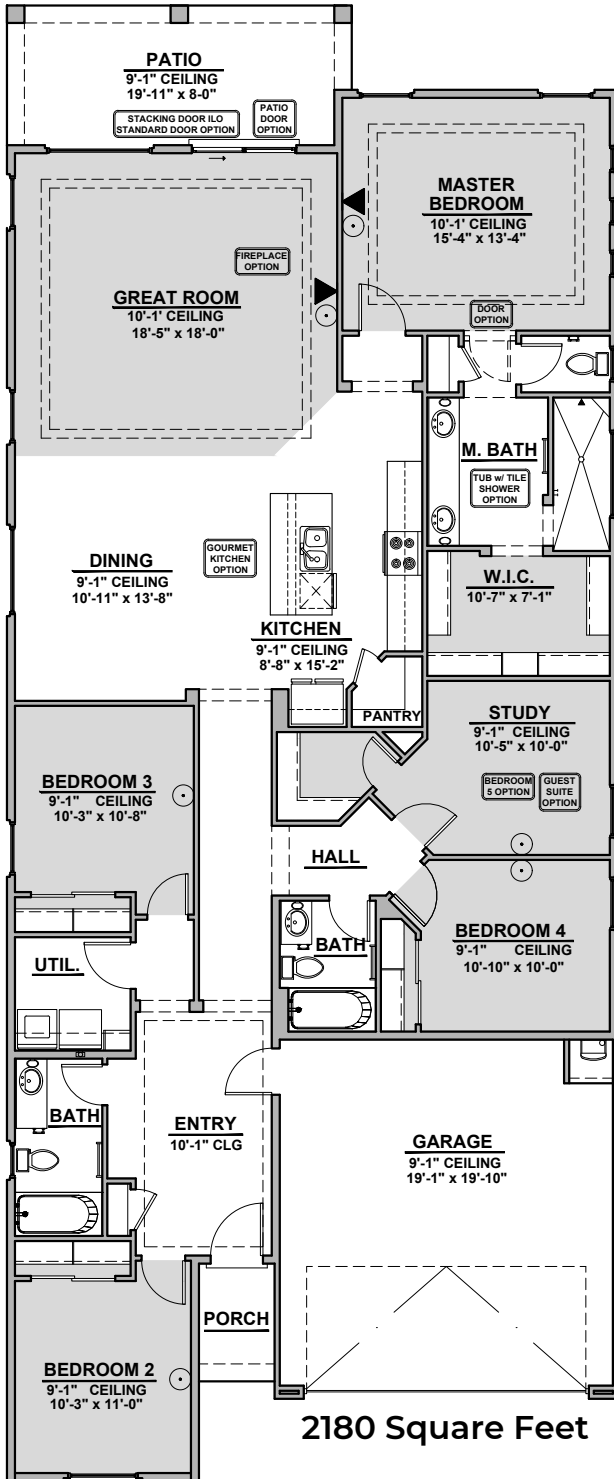

2180 Plan

Community: Cerro Vista

LOW VOLTAGE LEGEND	
LOGO	DESCRIPTION
	CABLE TV
	CAT 5 DATA

2180 Square Feet

3 Car Garage

Garage Orientation: Left Right

Home is complete and accepted as built. _____

Home construction is in process, buyer accepts all option locations. _____