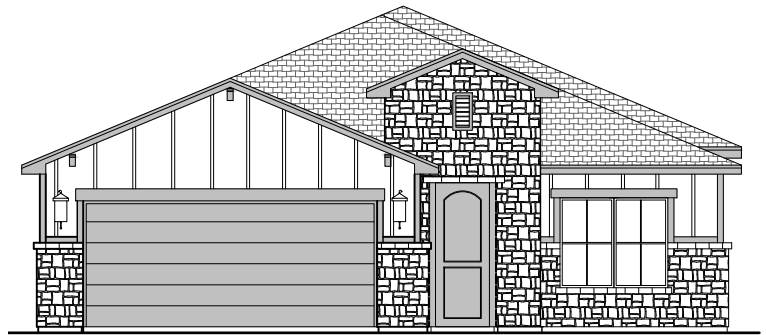

Frisco

1,630 Square Feet

Community: Hannah Heights

LOW VOLTAGE LEGEND	
LOGO	DESCRIPTION
	CABLE TV
	CAT 5 DATA

Traditional (G)

Hill Country (H)

Garage Orientation: Left Right

Home is complete and accepted as built. _____

Home construction is in process, buyer accepts all option locations. _____

Frisco Options

1,630 Square Feet
Community: Hannah Heights

LOW VOLTAGE LEGEND	
LOGO	DESCRIPTION
	CABLE TV
	CAT 5 DATA

Ceiling Beam Treatment

Fireplace

Contemporary
Fireplace

Bath 2 Shower

Deluxe Glass Shower

Shower w/ Glass

Tub w/ Glass Shower

Frisco Options

1,630 Square Feet