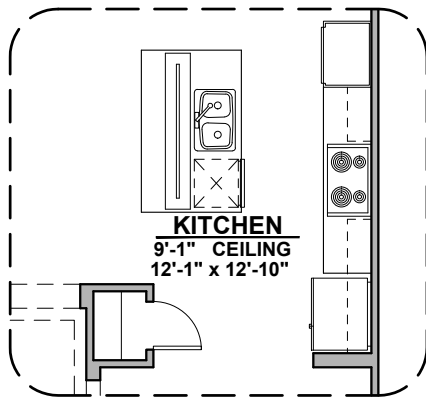

Frisco Options

1,630 Square Feet

Community: Hannah Heights

LOW VOLTAGE LEGEND	
LOGO	DESCRIPTION
	CABLE TV
	CAT 5 DATA

Gourmet Kitchen