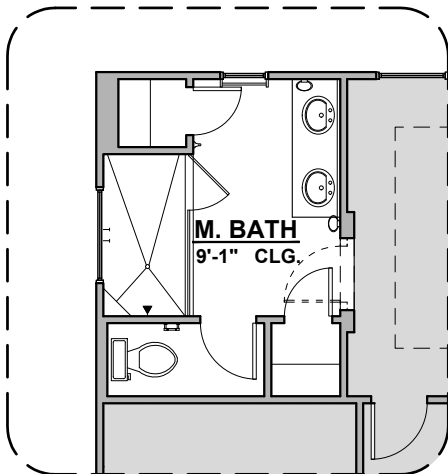

Frisco

1,630 Square Feet

Community: Hannah Heights

LOW VOLTAGE LEGEND	
LOGO	DESCRIPTION
	CABLE TV
	CAT 5 DATA

Traditional (G)

Hill Country (H)

Garage Orientation: Left Right

Home is complete and accepted as built. _____

Home construction is in process, buyer accepts all option locations. _____

Frisco Options

1,630 Square Feet
Community: Hannah Heights

LOW VOLTAGE LEGEND	
LOGO	DESCRIPTION
	CABLE TV
	CAT 5 DATA

Ceiling Beam Treatment

Fireplace

Contemporary
Fireplace

Bath 2 Shower

Deluxe Glass Shower

Shower w/ Glass

Tub w/ Glass Shower

Frisco Options

1,630 Square Feet