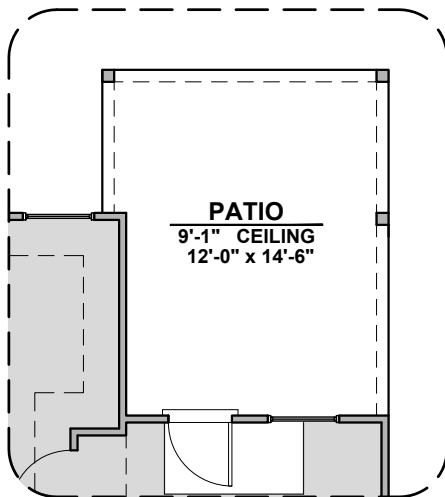

Extended Patio