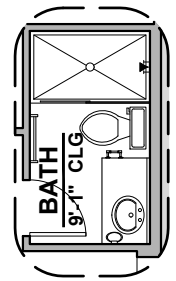

Frisco

1,630 Square Feet

Community: Hannah Heights

LOW VOLTAGE LEGEND	
LOGO	DESCRIPTION
	CABLE TV
	CAT 5 DATA

Traditional (G)

Hill Country (H)

Garage Orientation: Left Right

Home is complete and accepted as built. _____

Home construction is in process, buyer accepts all option locations. _____

Frisco Options

1,630 Square Feet
Community: Hannah Heights

LOW VOLTAGE LEGEND	
LOGO	DESCRIPTION
	CABLE TV
	CAT 5 DATA

Ceiling Beam Treatment

Fireplace

Contemporary
Fireplace

Bath 2 Shower

Deluxe Glass Shower

Shower w/ Glass

Tub w/ Glass Shower

Frisco Options

1,630 Square Feet