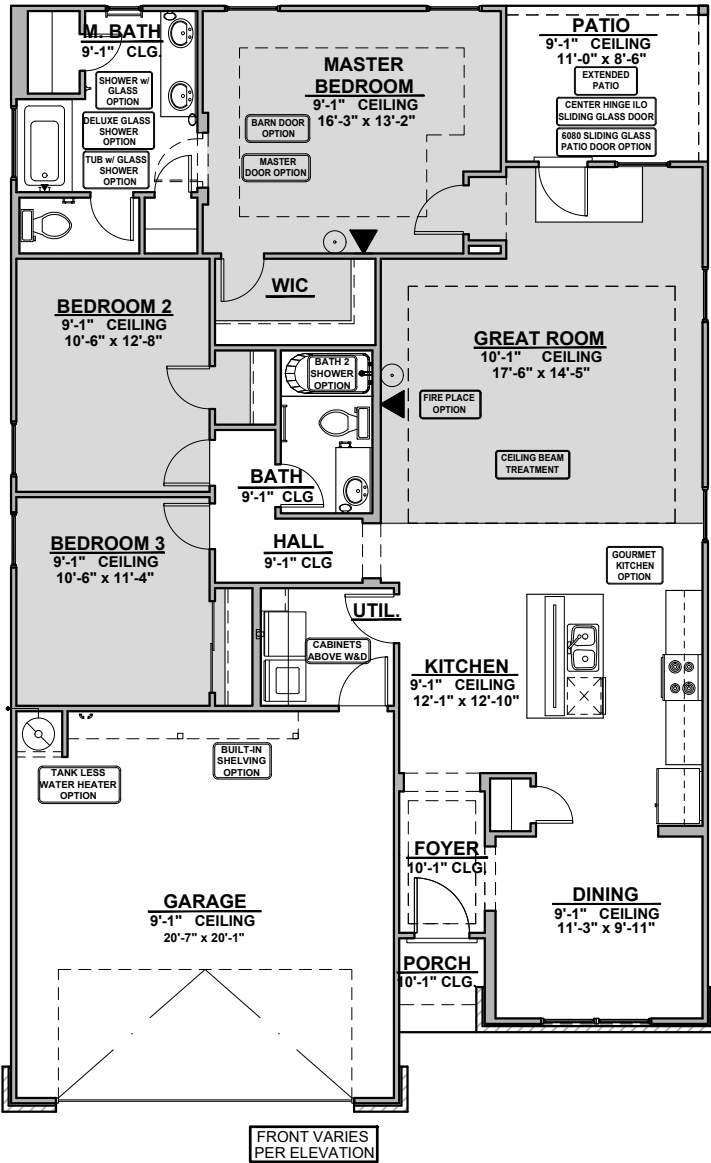

Frisco

1,630 Square Feet

Community: Hannah Heights

LOW VOLTAGE LEGEND	
LOGO	DESCRIPTION
	CABLE TV
	CAT 5 DATA

Traditional (G)

Hill Country (H)

Garage Orientation: Left Right

Home is complete and accepted as built. _____

Home construction is in process, buyer accepts all option locations. _____

Frisco Options

1,630 Square Feet
Community: Hannah Heights

LOW VOLTAGE LEGEND	
LOGO	DESCRIPTION
	CABLE TV
	CAT 5 DATA

Ceiling Beam Treatment

Fireplace

Contemporary
Fireplace

Bath 2 Shower

Deluxe Glass Shower

Shower w/ Glass

Tub w/ Glass Shower

Frisco Options

1,630 Square Feet