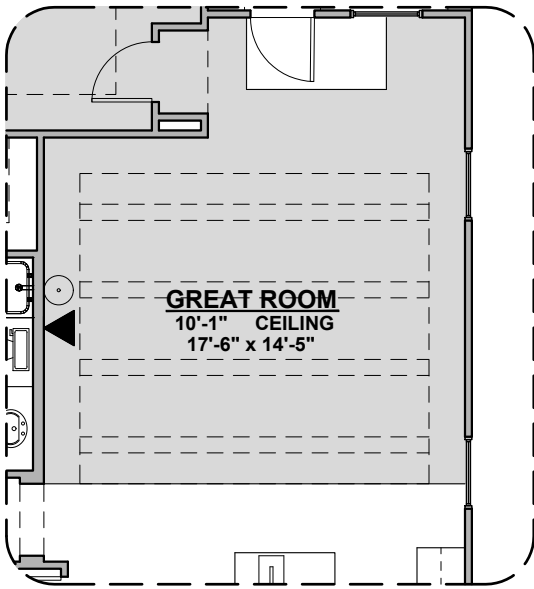

Frisco

1,630 Square Feet

Community: Hannah Heights

LOW VOLTAGE LEGEND	
LOGO	DESCRIPTION
	CABLE TV
	CAT 5 DATA

Traditional (G)

Hill Country (H)

Garage Orientation: Left Right

Home is complete and accepted as built. _____

Home construction is in process, buyer accepts all option locations. _____

Frisco Options

1,630 Square Feet
Community: Hannah Heights

LOW VOLTAGE LEGEND	
LOGO	DESCRIPTION
	CABLE TV
	CAT 5 DATA

Ceiling Beam Treatment

Fireplace

Contemporary
Fireplace

Bath 2 Shower

Deluxe Glass Shower

Shower w/ Glass

Tub w/ Glass Shower

Frisco Options

1,630 Square Feet