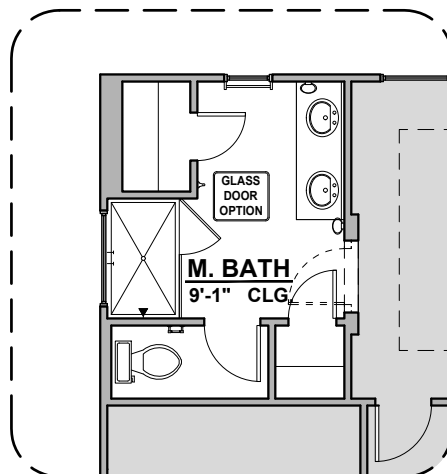

Fireplace

Contemporary
Fireplace

Bath 2 Shower

Deluxe Glass Shower

Shower w/ Glass

Tub w/ Glass Shower

Frisco Options

1,630 Square Feet

Community: Hannah Heights

LOW VOLTAGE LEGEND	
LOGO	DESCRIPTION
	CABLE TV
	CAT 5 DATA

Gourmet Kitchen

Tankless Water Heater

Barn Door

Extended Patio

Center Hinge ILO Sliding Glass Door

6080 Sliding Glass Door