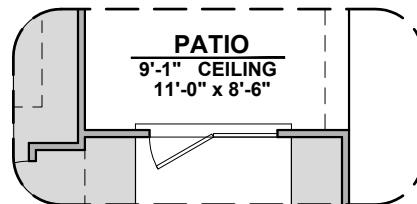

Center Hinge ILO Sliding Glass Door