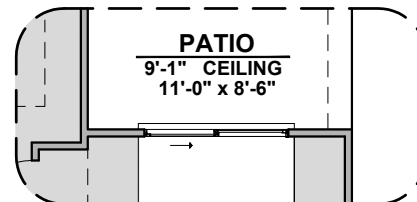

6080 Sliding Glass Door