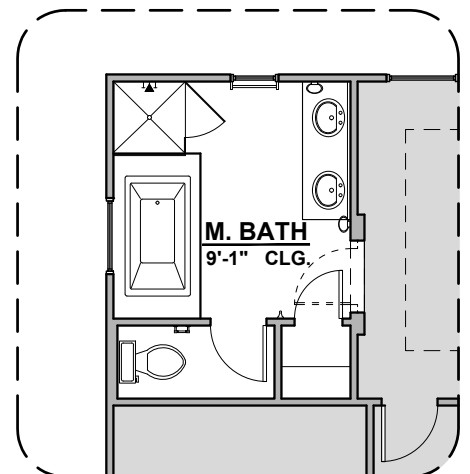

Fireplace

Contemporary
Fireplace

Bath 2 Shower

Deluxe Glass Shower

Shower w/ Glass

Tub w/ Glass Shower

Frisco Options

1,630 Square Feet